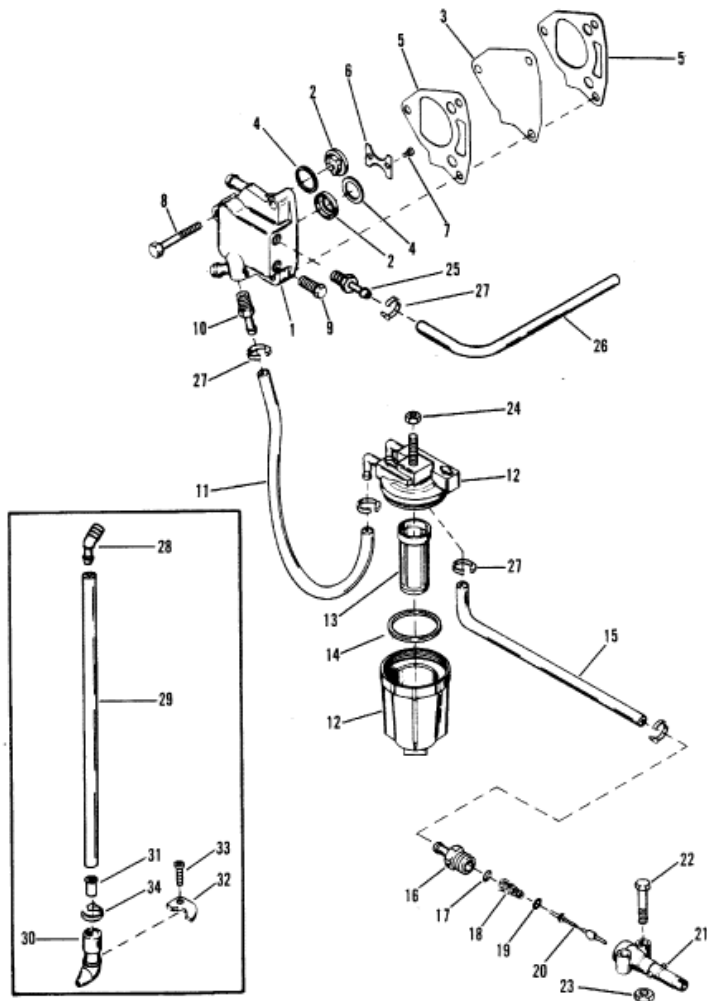

FUEL PUMP AND FUEL LINE

				Parts List		
Ref	Class	Part	Description	Qty	Comment	Footnote
1		76575A 9	FUEL PUMP ASSEMBLY	1		
2	21	13424A 1	CHECK VALVE ASSEMBLY	1		
3		55278A 3	DIAPHRAGM KIT	1		2
4			GASKET, CHECK VALVE TO	2		2
5			GASKET, FUEL PUMP	2		2
6		23004	RETAINER, CHECK VALVE	1		
7	10	43725	SCREW, RETAINER TO HOUSING	2		
8	10	35581	SCREW, FUEL PUMP MOUNTING	3		
9	22	32802	PIPE PLUG - FUEL PUMP	1		
10	22	64705	FITTING, PUMP INLET	1		
11	32	99127109	FUEL LINE, FUEL FILTER TO PUMP	1		
12	35	87946A13	FUEL FILTER ASSEMBLY	1		
13	35	87946A 3	FILTER ASSEMBLY	1		
14	25	98277	SEAL, FUEL FILTER	1		
15	32	99127109	FUEL LINE, ADAPTOR TO FUEL FILTER	1		
16	22	63187	FITTING, FUEL LINE TO ADAPTOR	1		
17		30188	CUP WASHER, ADAPTOR	1		
18	24	23067	SPRING, ADAPTOR STEM	1		
19	25	20415	"O" RING, ADAPTOR STEM	1		2
20		23069	STEM, CHECK UNIT ADAPTOR	1		
21		22833	ADAPTOR, CHECK UNIT (FUEL PUMP)	1		
22	10	56500	SCREW, ADAPTOR TO BOTTOM	2		
23	11	36069	NUT, ADAPTOR SCREW	2		
24	11	40021 2	NUT, FUEL FILTER	1		
25	22	64705	FITTING, PUMP OUTLET	1		
26	32	99127109	FUEL LINE, PUMP TO CARBURETOR	1		
27	54	68424	CLAMP, FUEL LINE ATTACHING	8		
28	22	78279	ELBOW, TELL TALE HOSE TO BOTTOM	1		
29	32	75680 22	HOSE, TELL TALE (6")	1		
30		69791	NOZZLE, TELL TALE HOSE TO CARBURETOR	1		
31	23	90882	BUSHING, NOZZLE	1		
32		66849	CLAMP, NOZZLE	1		
33	10	48409	SCREW, CLAMP TO BOTTOM CARBURETOR	1		
34		56762	STA-STRAP, NOZZLE	1		
-	27	78028A89	GASKET SET			